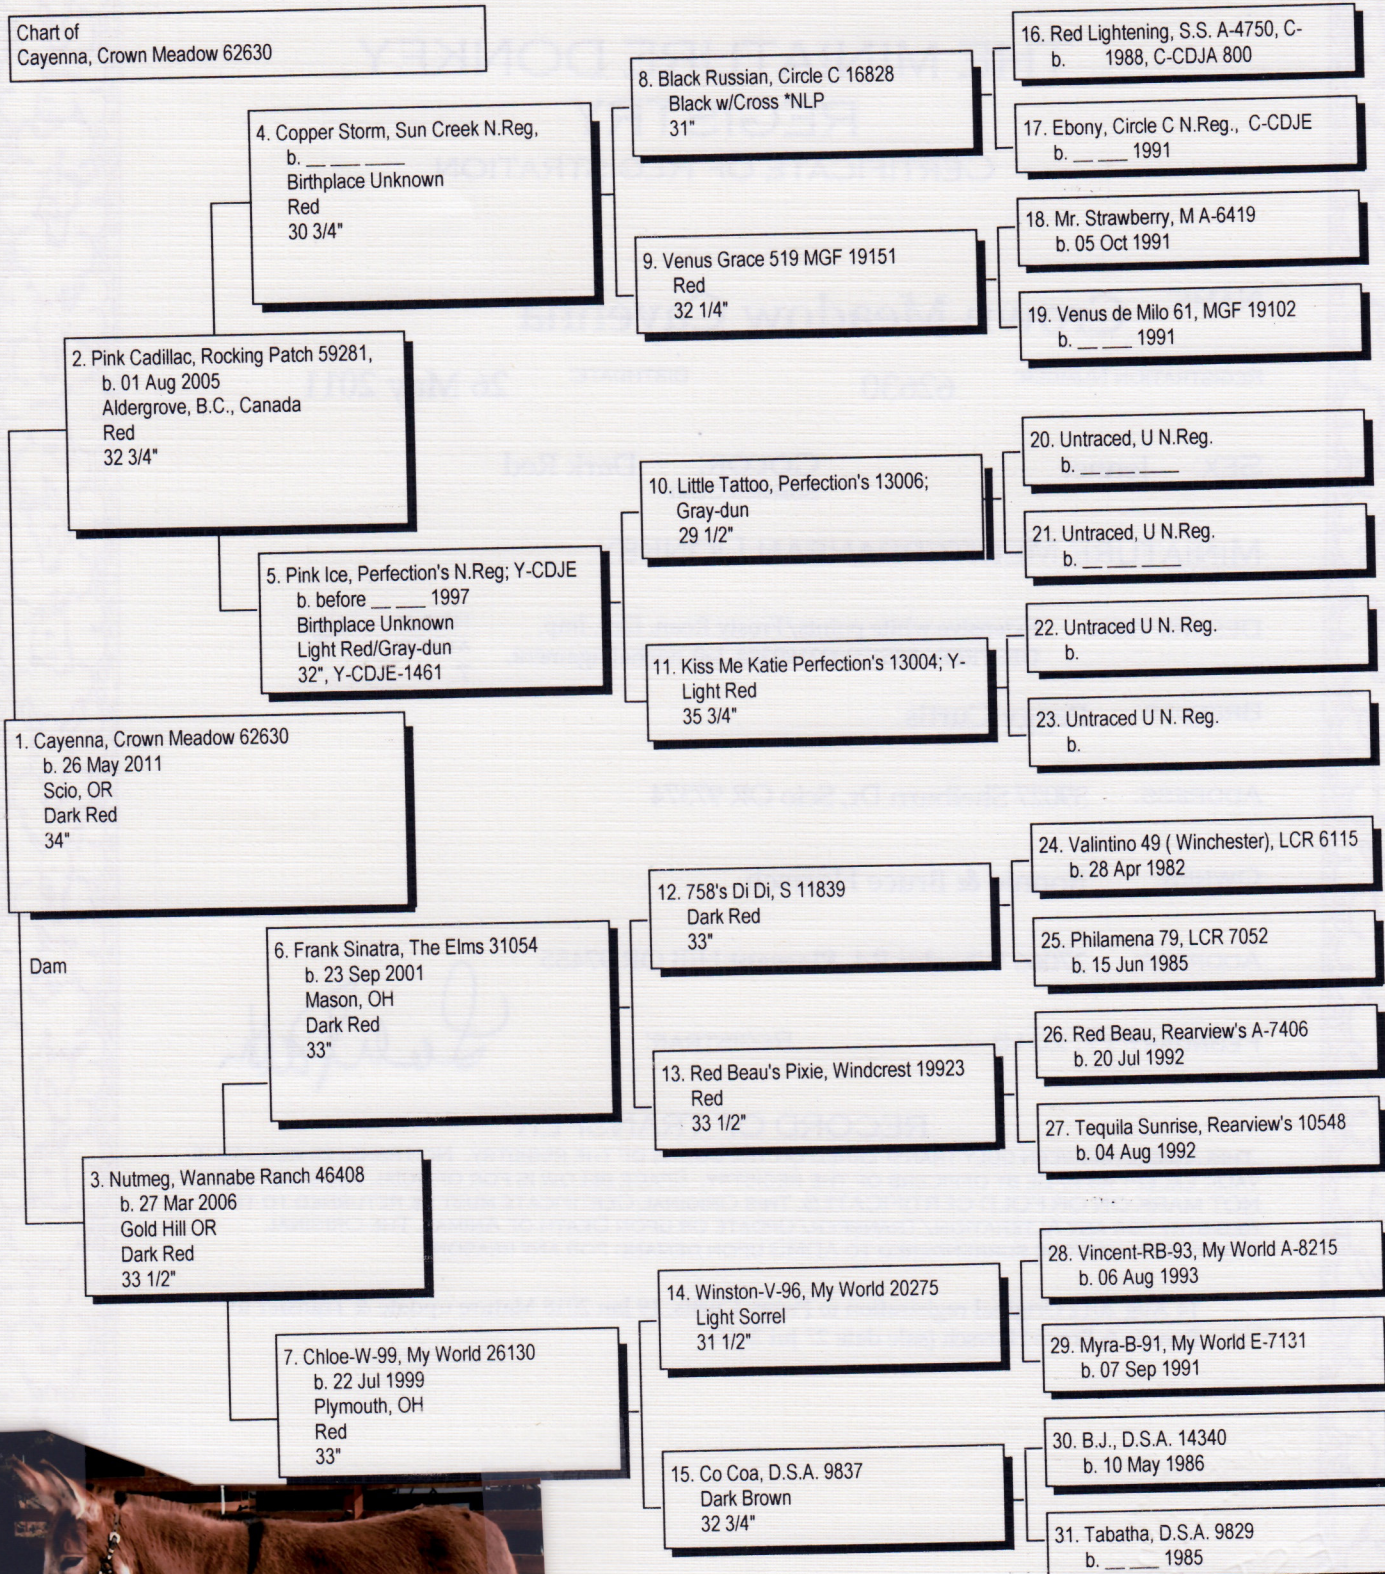

985170002180284

Pedigree

Chart #1

The American Donkey and Mule Society
 P.O. Box 1210, Lewisville, TX 75067 (972) 219-0781
 The American Donkey and Mule Society is not responsible
 for errors in information submitted to the registry.