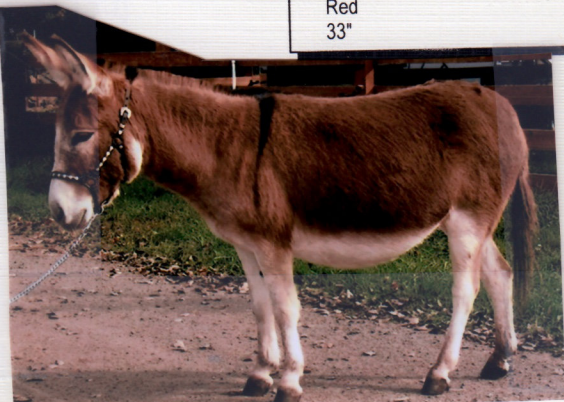

985170002180284

Pedigree

Chart #1

The American Donkey and Mule Society
 P.O. Box 1210, Lewisville, TX 75067 (972) 219-0781
 The American Donkey and Mule Society is not responsible
 for errors in information submitted to the registry.