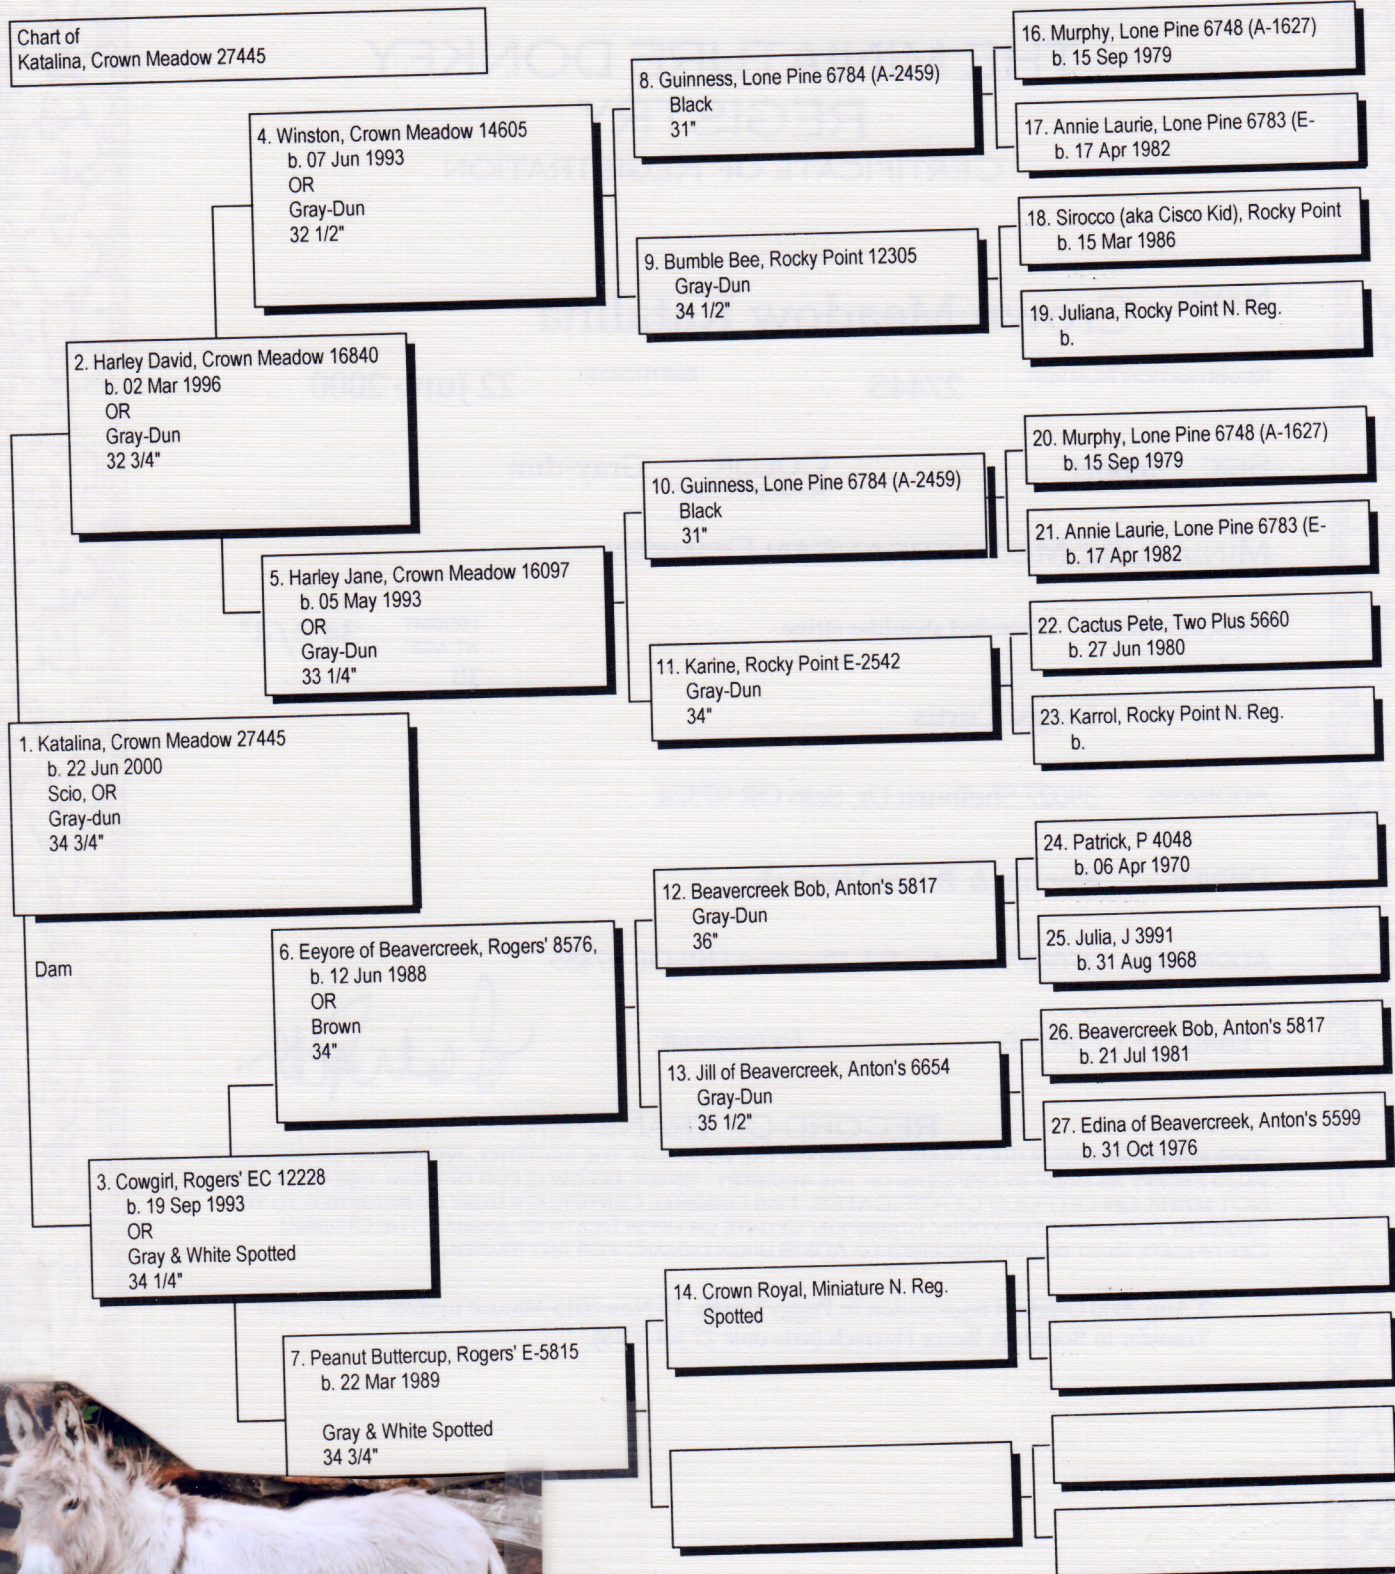

985 170 000 566 727

Pedigree

Chart #1

The American Donkey and Mule Society
 P.O. Box 1210, Lewisville, TX 75067 (972) 219-0781
 The American Donkey and Mule Society is not responsible
 for errors in information submitted to the registry.