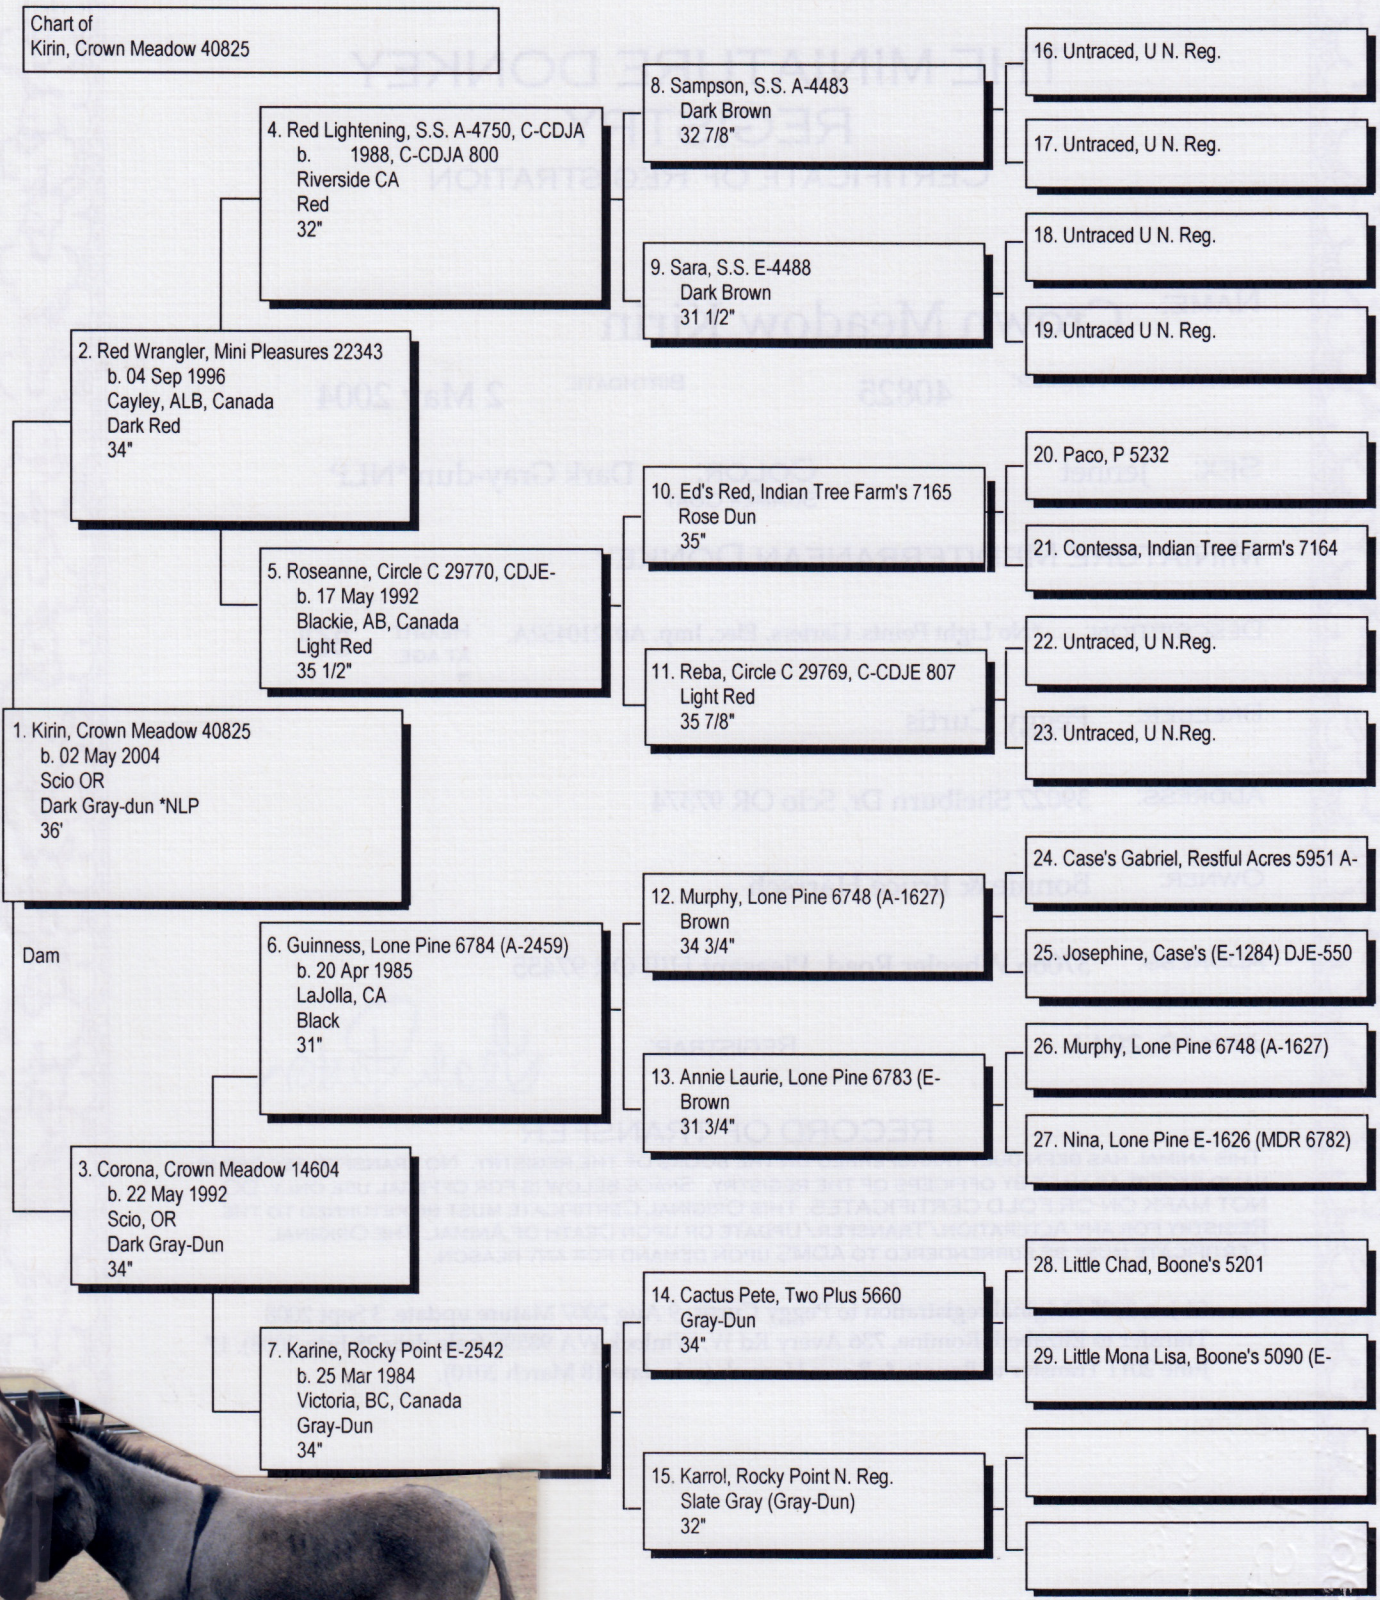

0A1210452A

Pedigree

Chart #1

The American Donkey and Mule Society  
 P.O. Box 1210, Lewisville, TX 75067 (972) 219-0781  
 The American Donkey and Mule Society is not responsible  
 for errors in information submitted to the registry.