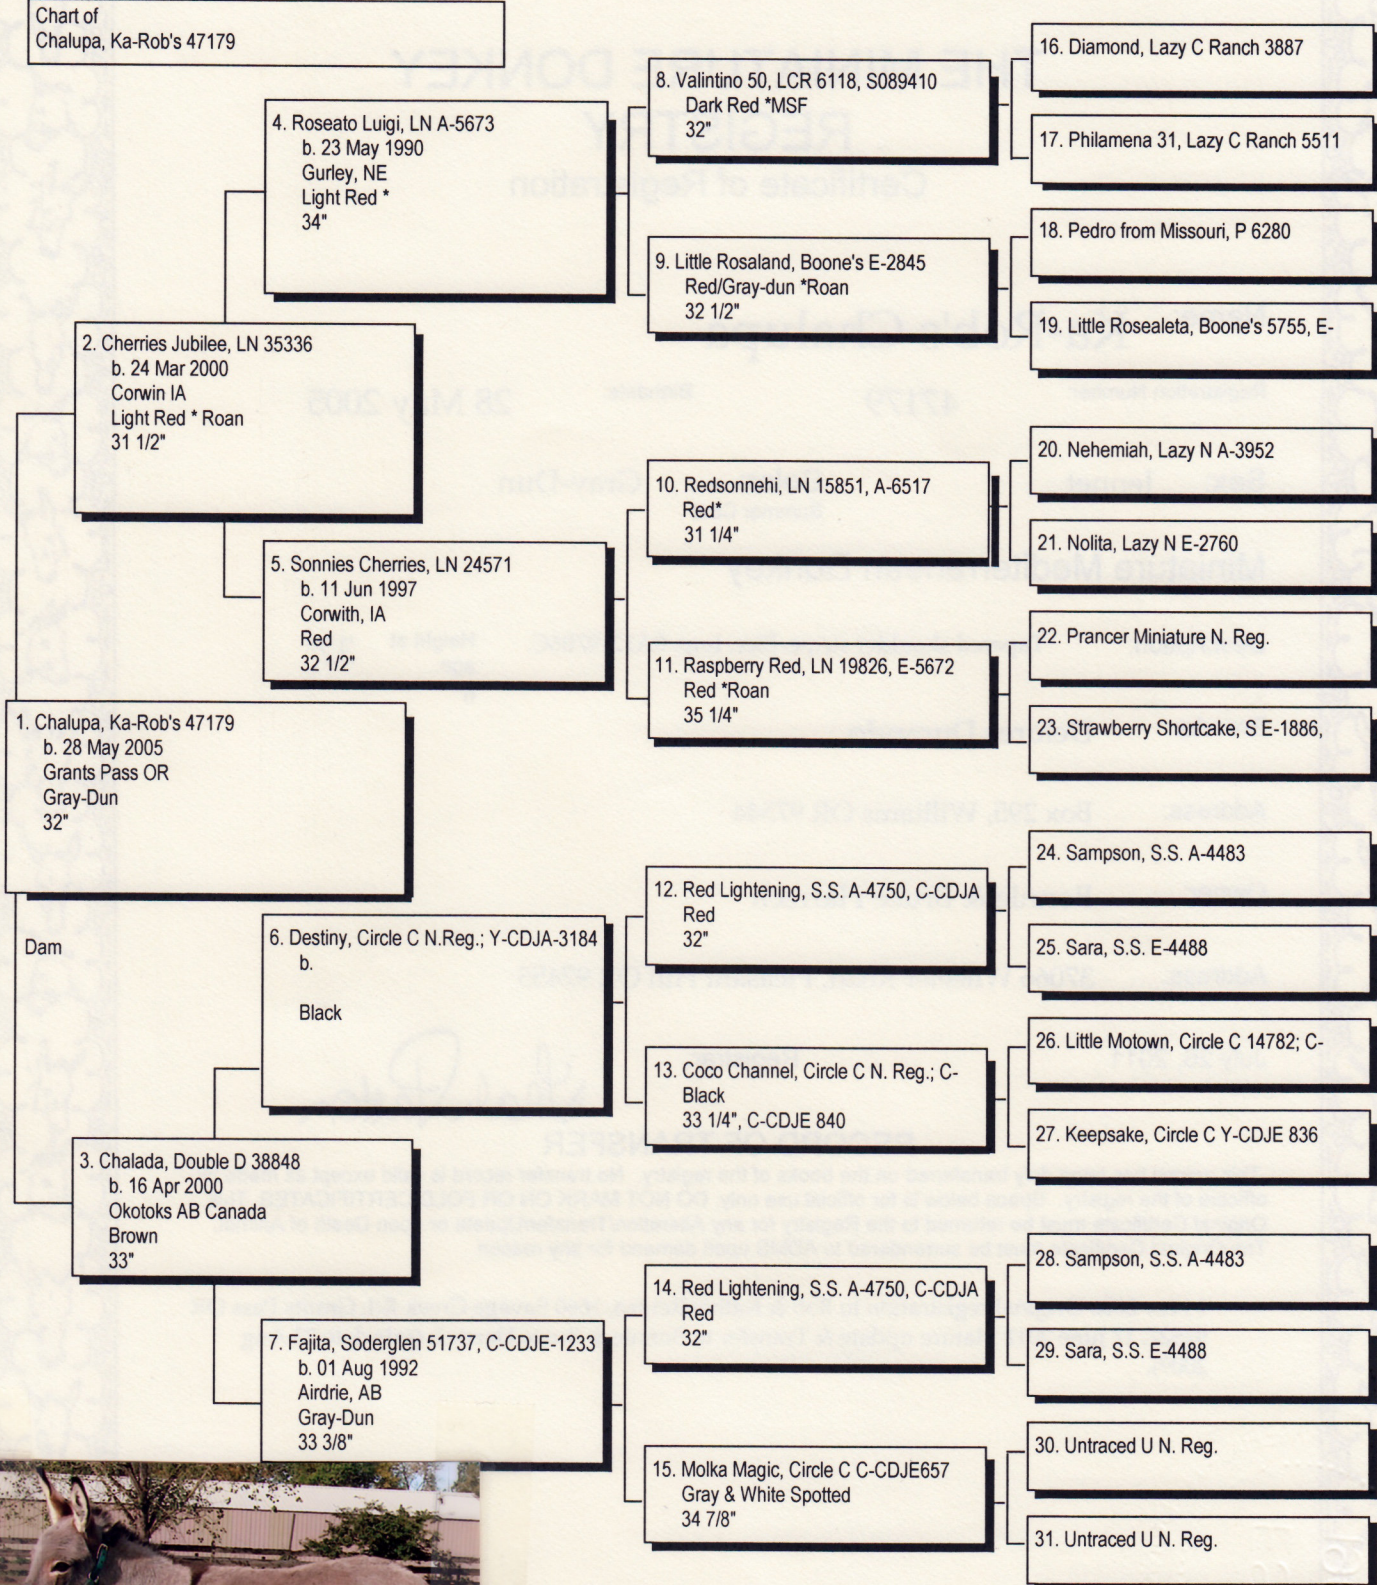

0A12197B6C

Pedigree

Chart #1

Chart of  
Chalupa, Ka-Rob's 47179

The American Donkey and Mule Society  
P.O. Box 1210, Lewisville, TX 75067 (972) 219-0781  
The American Donkey and Mule Society is not responsible  
for errors in information submitted to the registry.