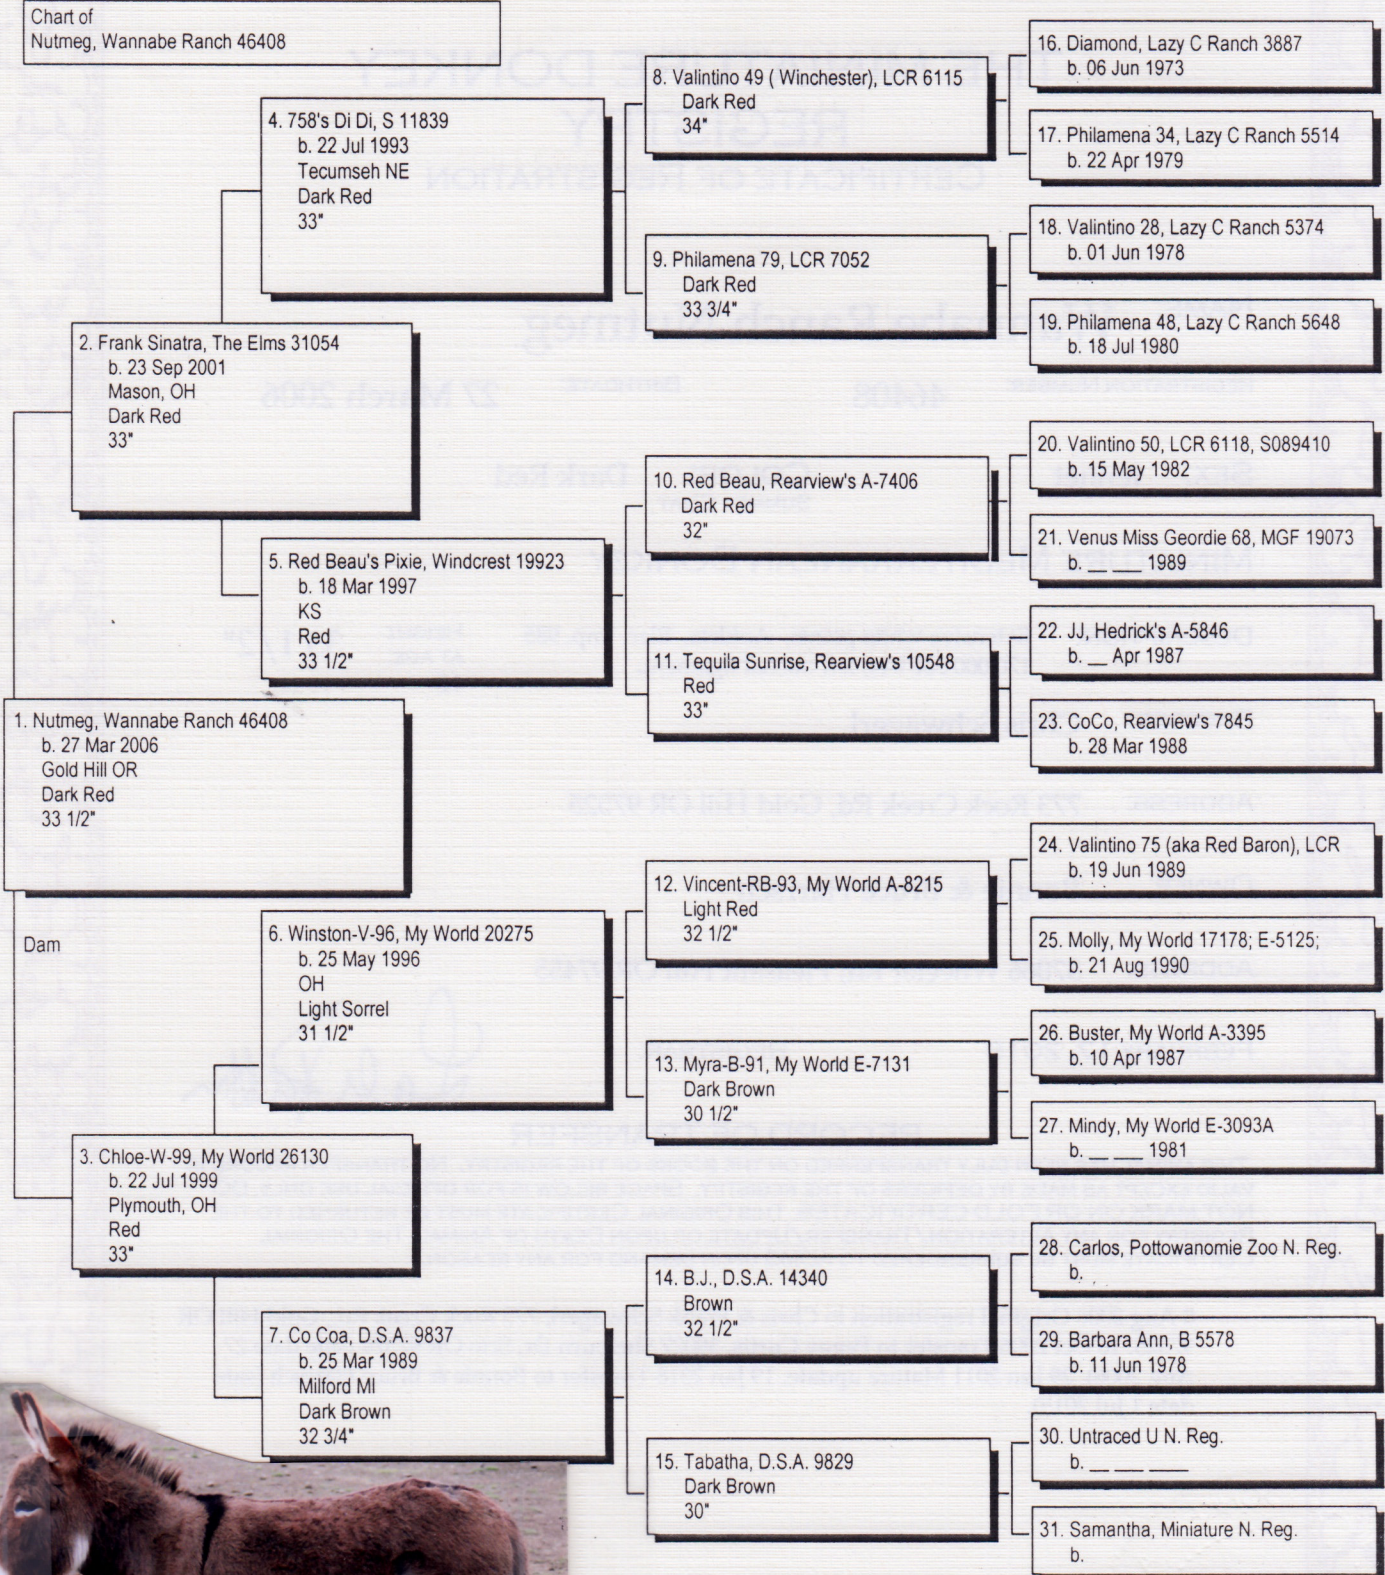

985 170 000 558 044

Pedigree

Chart #1

Chart of
Nutmeg, Wannabe Ranch 46408

The American Donkey and Mule Society
P.O. Box 1210, Lewisville, TX 75067 (972) 219-0781
The American Donkey and Mule Society is not responsible
for errors in information submitted to the registry.