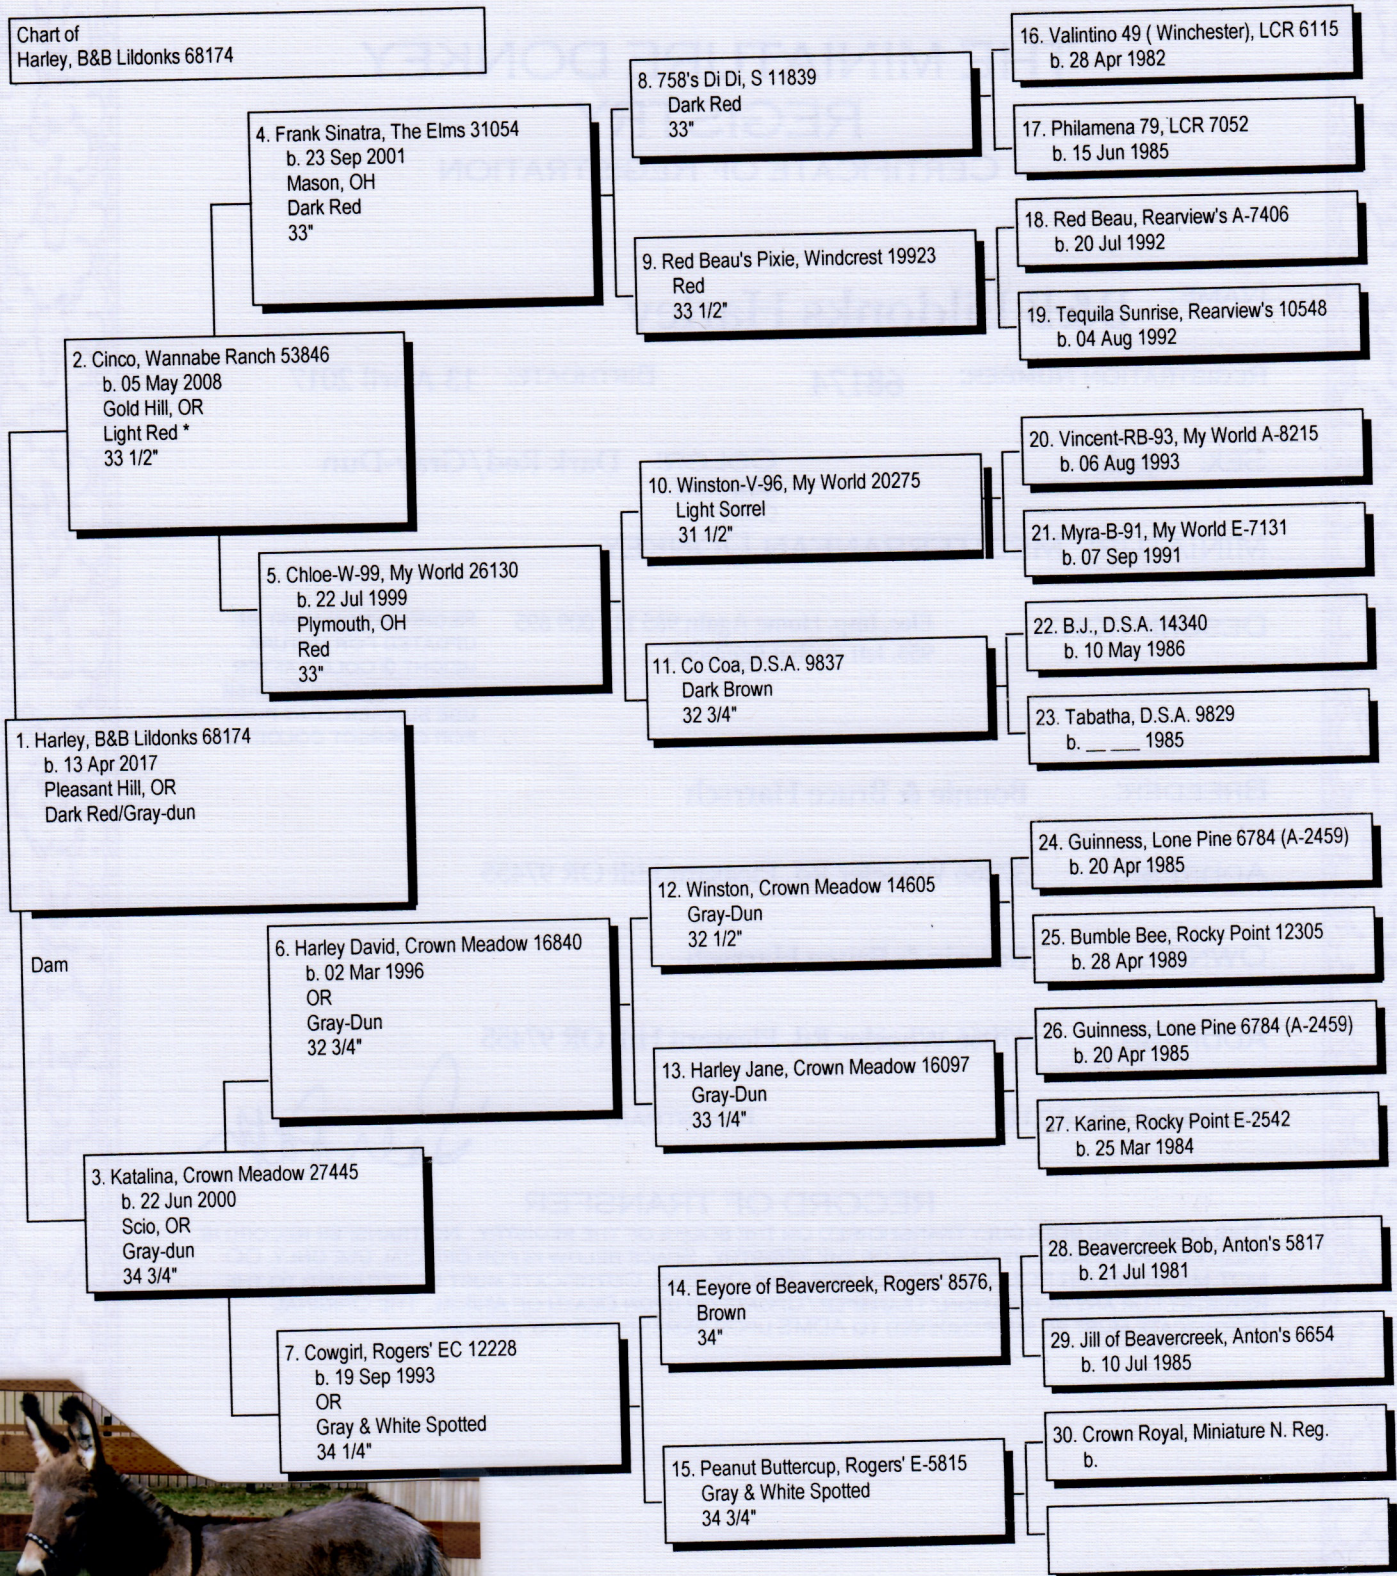

985 112 009 695 955

Pedigree

Chart #1

The American Donkey and Mule Society
 P.O. Box 1210, Lewisville, TX 75067 (972) 219-0781
 The American Donkey and Mule Society is not responsible
 for errors in information submitted to the registry.