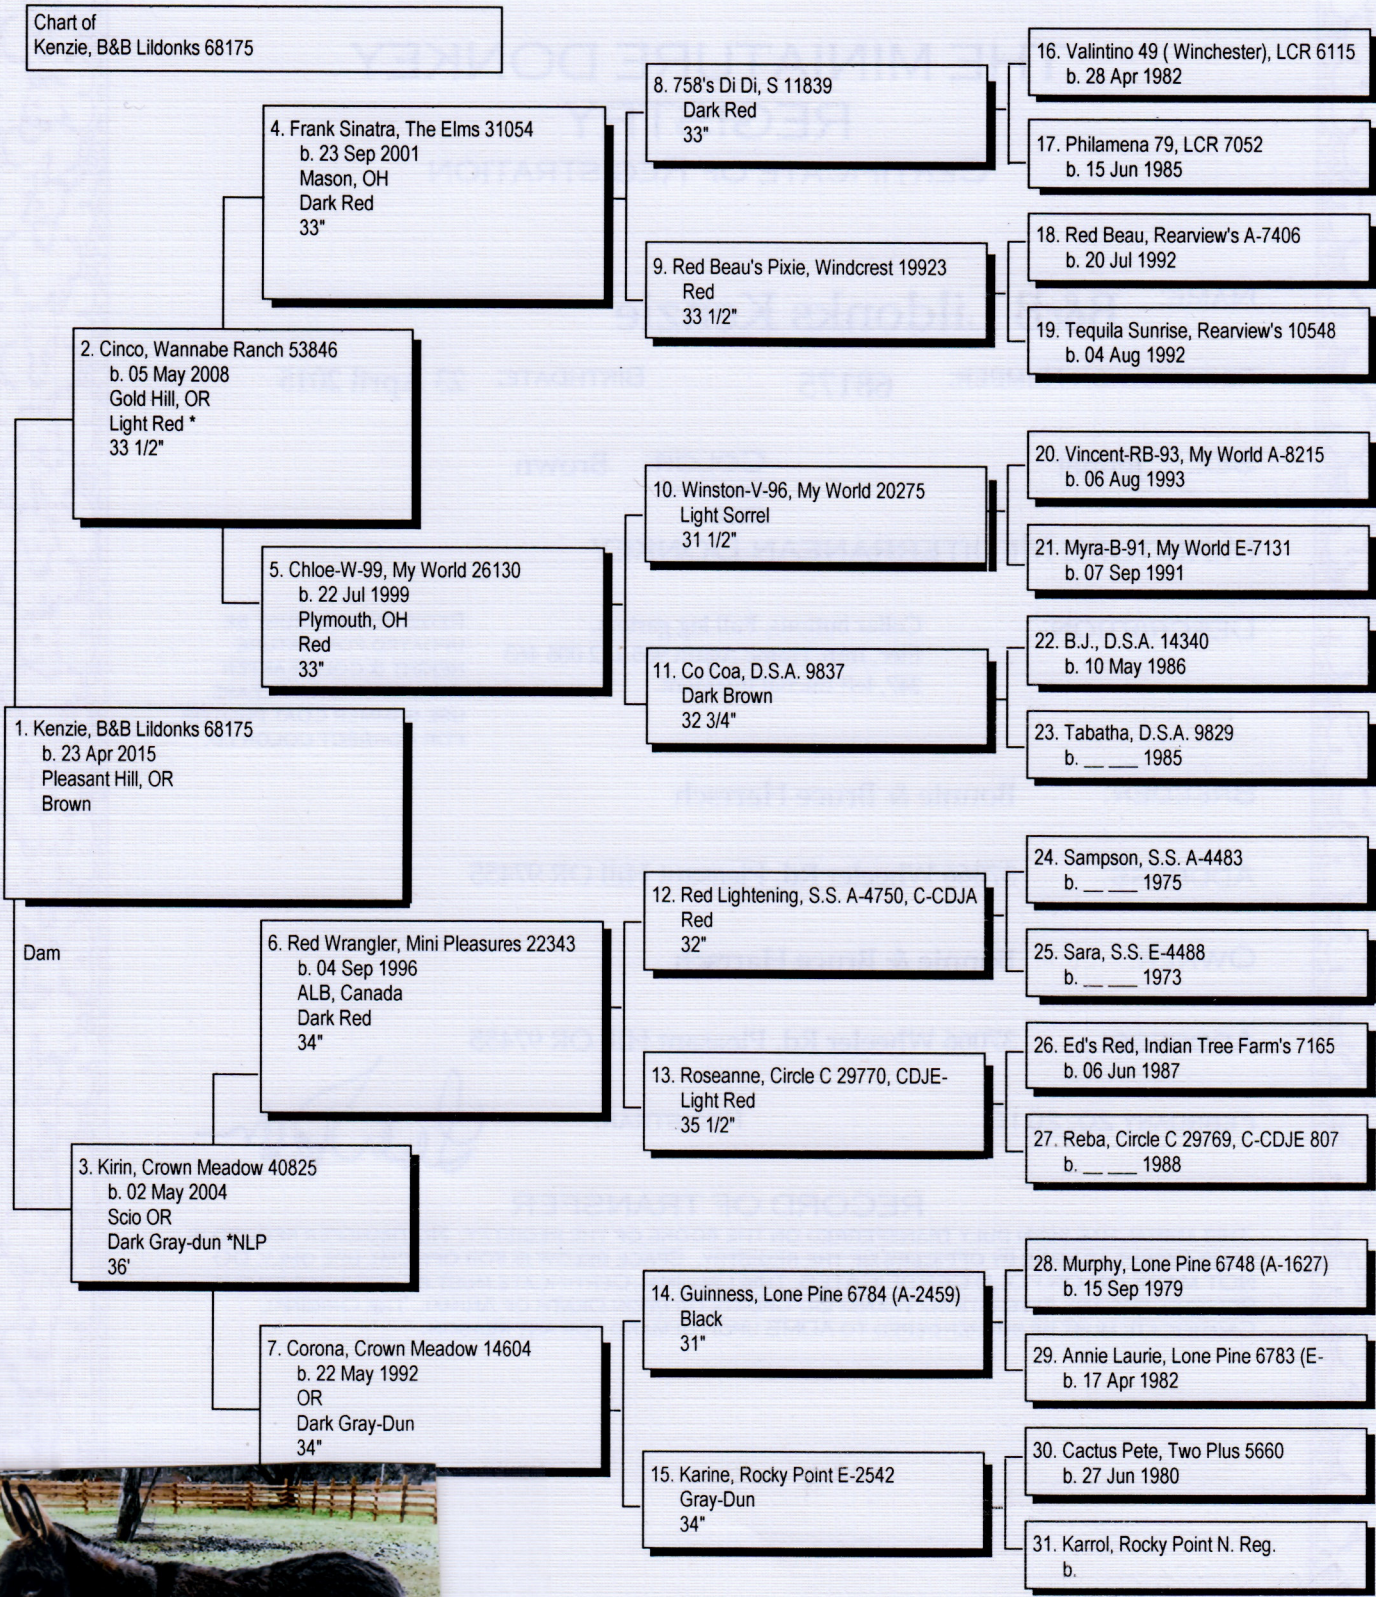

Pedigree

Chart #1

The American Donkey and Mule Society
 P.O. Box 1210, Lewisville, TX 75067 (972) 219-0781
 The American Donkey and Mule Society is not responsible
 for errors in information submitted to the registry.