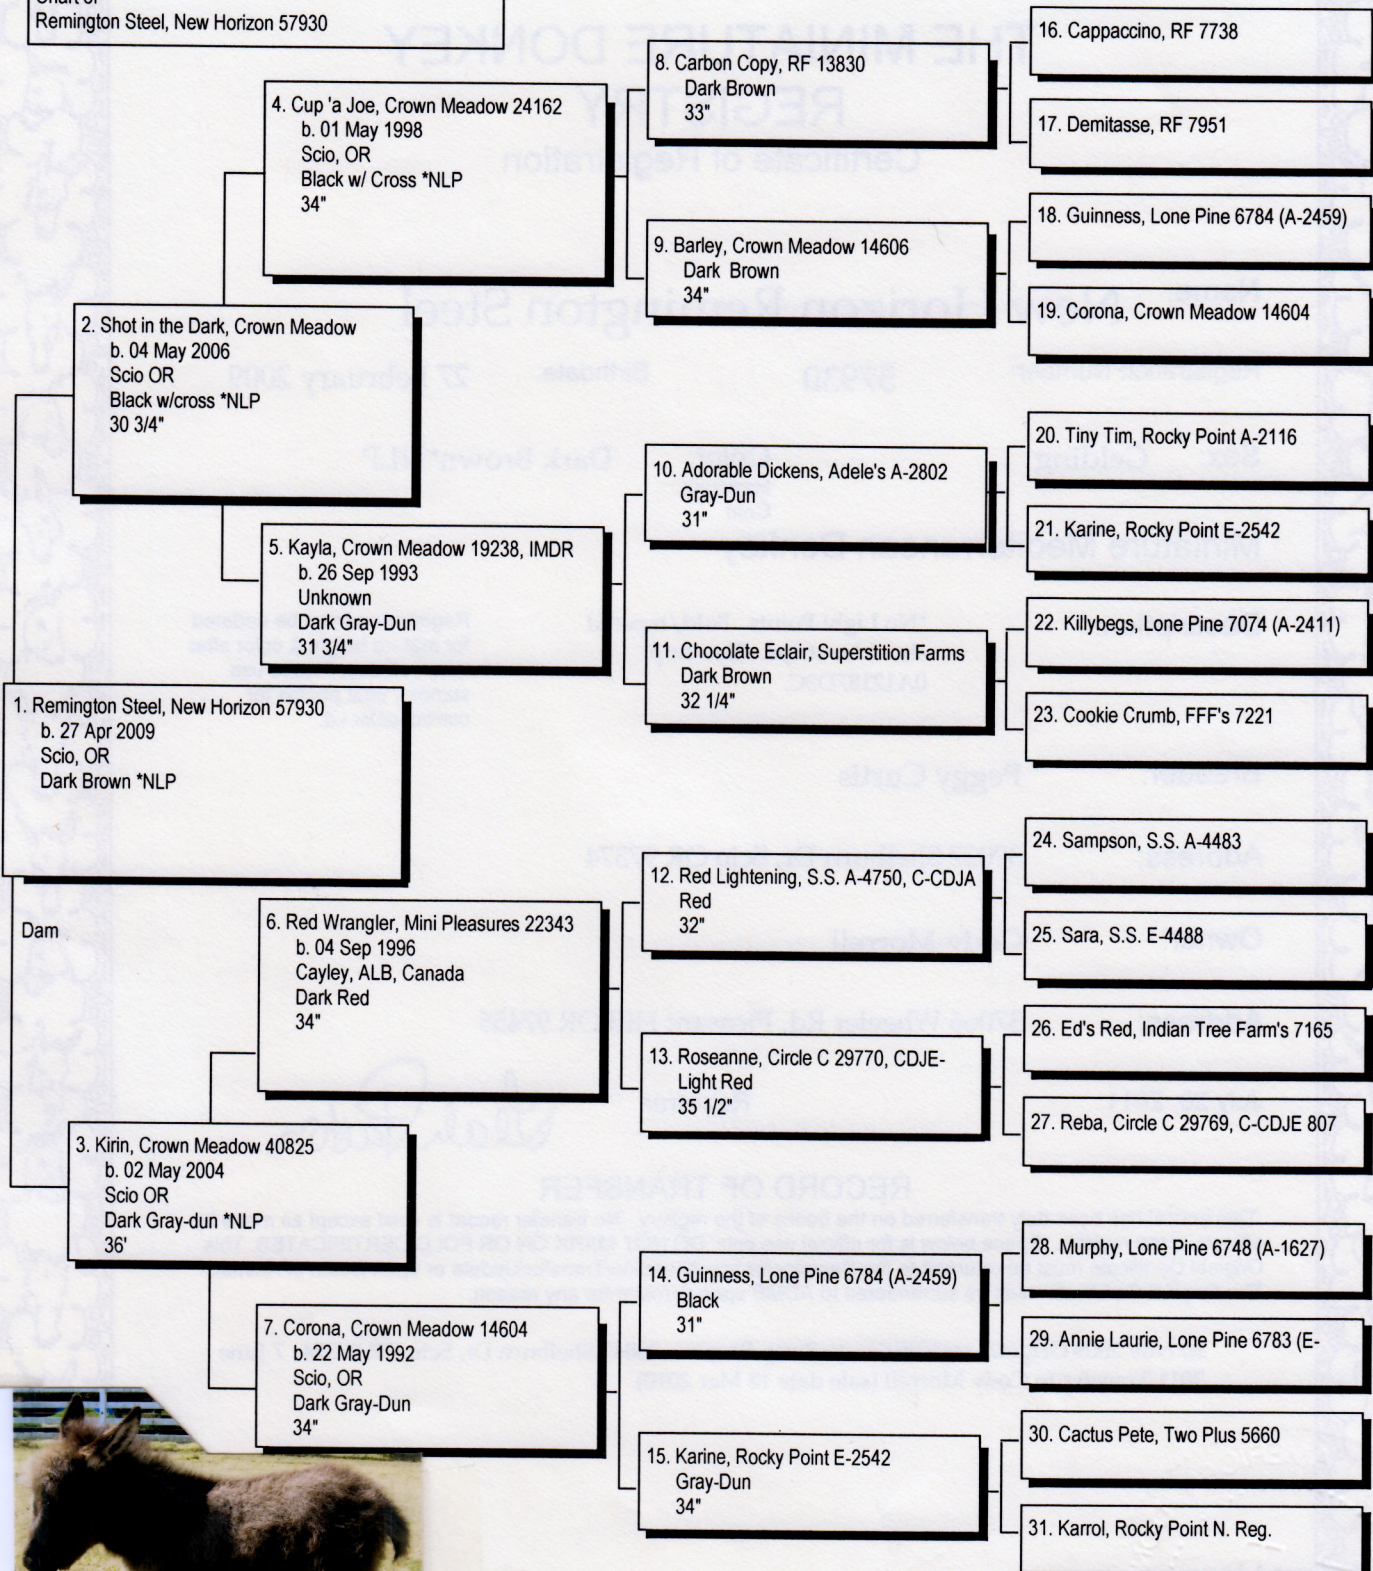

0A12187D3C

Pedigree

Chart #1

Chart of
Remington Steel, New Horizon 57930

Remington Steele