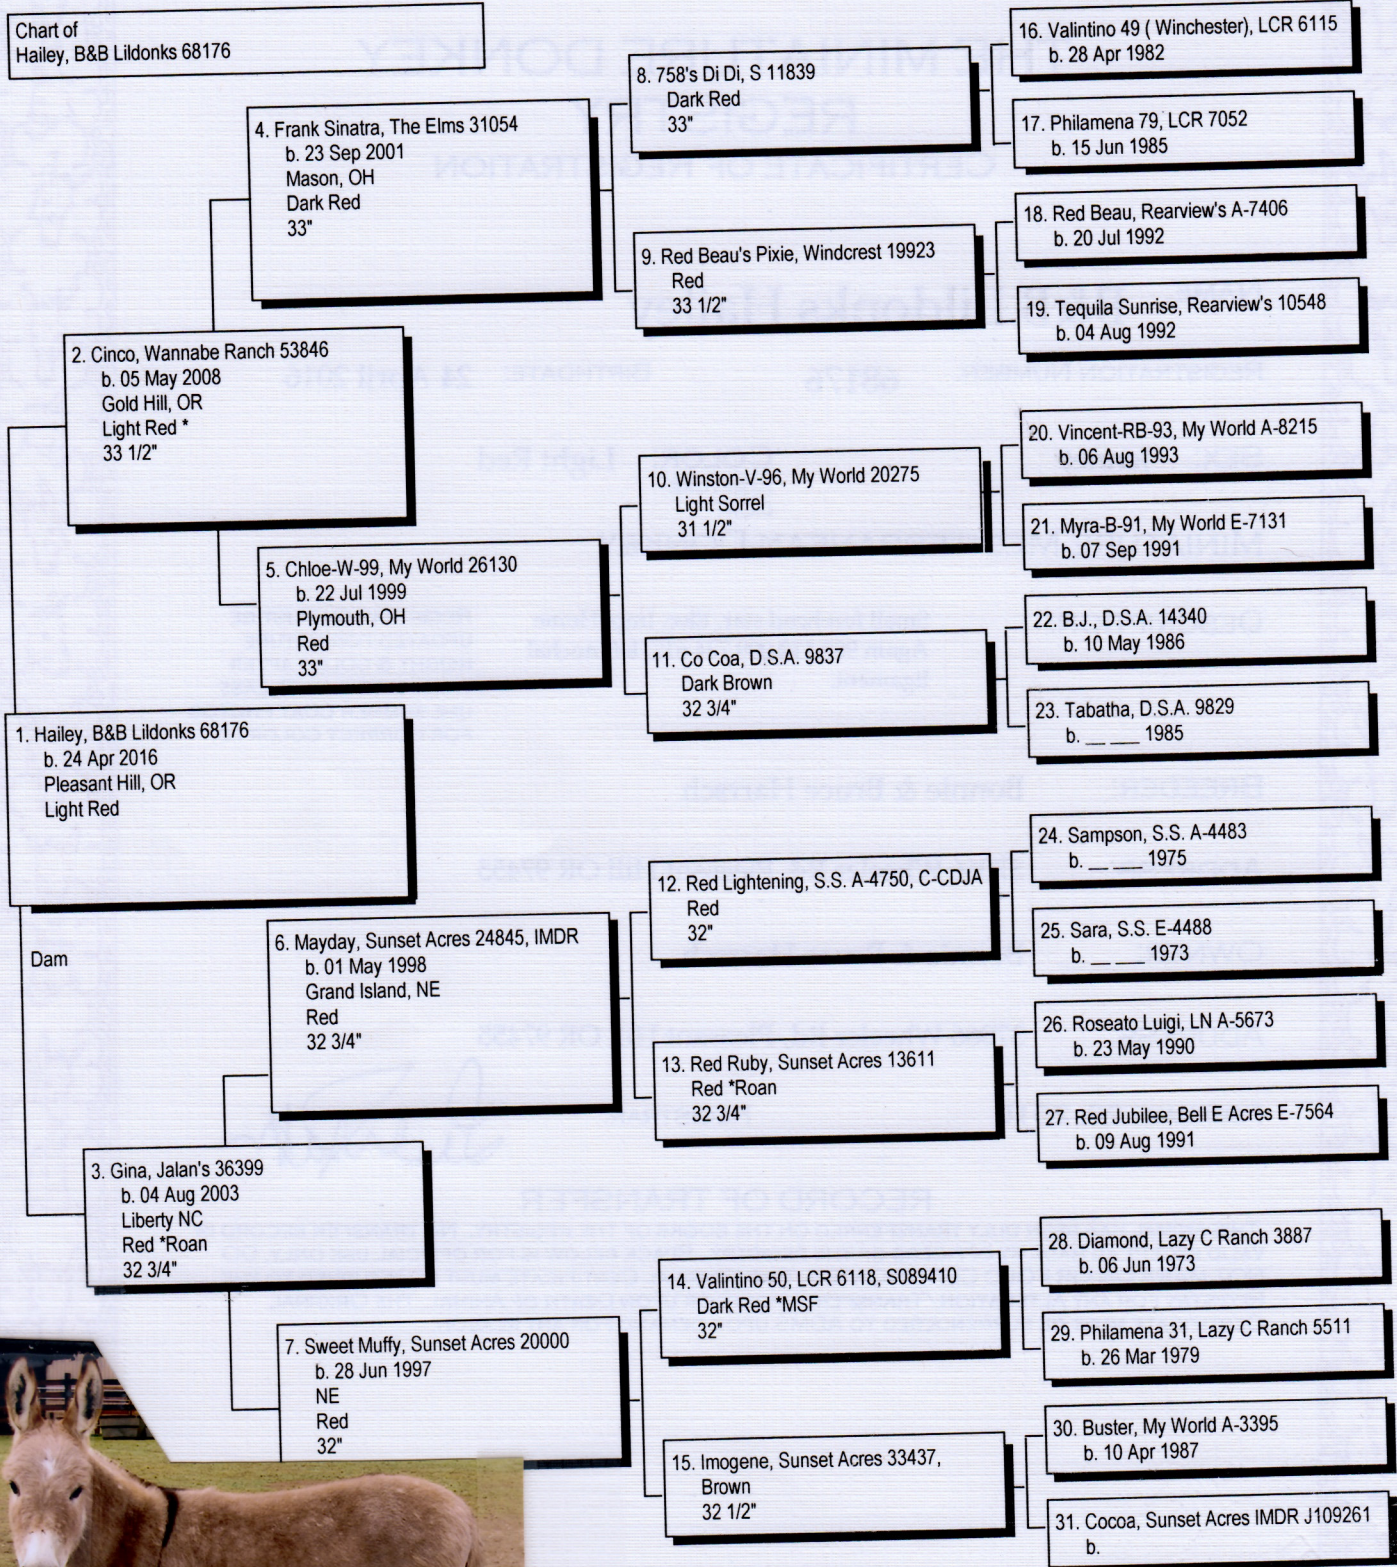

985 112 009 724 617

Pedigree

Chart #1

The American Donkey and Mule Society
P.O. Box 1210, Lewisville, TX 75067 (972) 219-0781
The American Donkey and Mule Society is not responsible
for errors in information submitted to the registry.