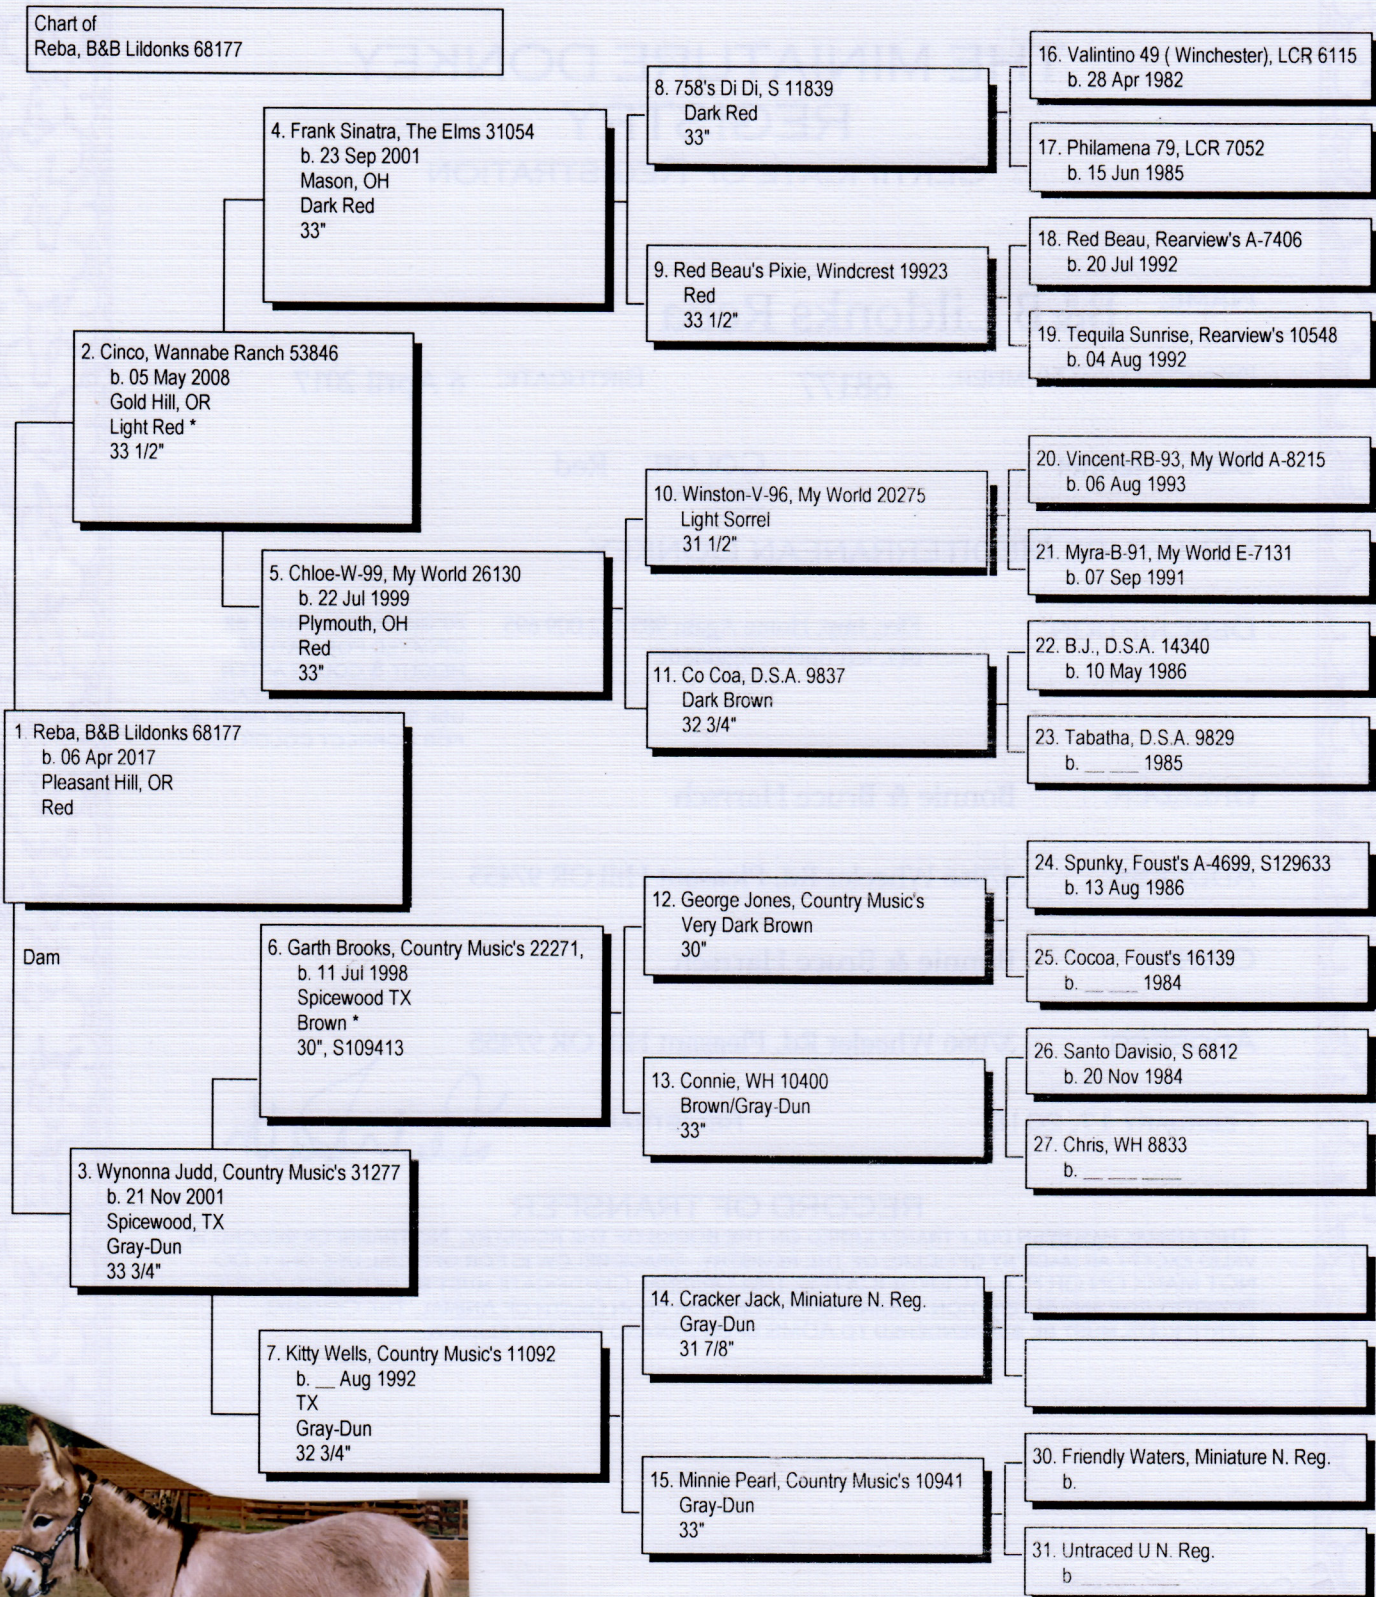

985 112 009 695 611

Pedigree

Chart #1

The American Donkey and Mule Society
P.O. Box 1210, Lewisville, TX 75067 (972) 219-0781
The American Donkey and Mule Society is not responsible
for errors in information submitted to the registry.