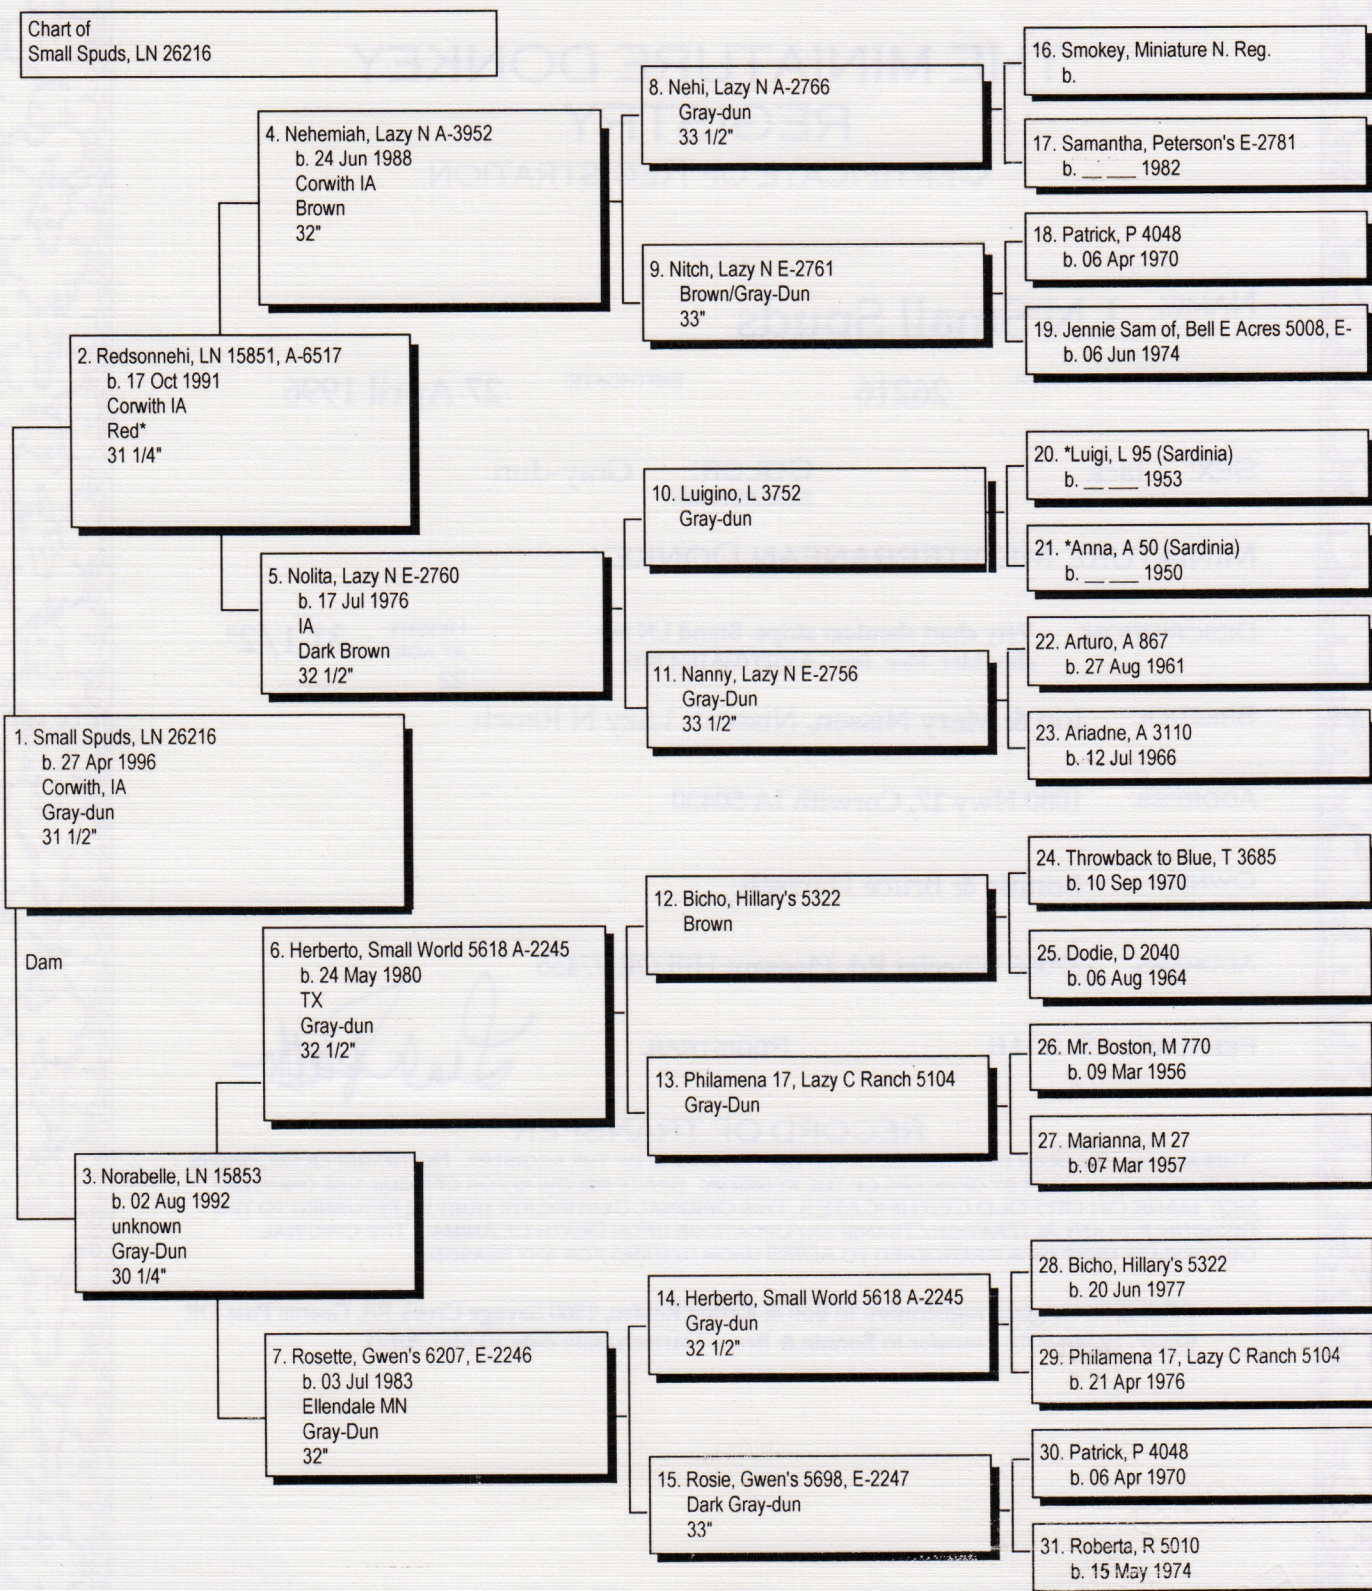

Pedigree

Chart #1

Do not remove photo.
Certificate is invalid
Without photo.

The American Donkey and Mule Society
P.O. Box 1210, Lewisville, TX 75067 (972) 219-0781
The American Donkey and Mule Society is not responsible
for errors in information submitted to the registry.